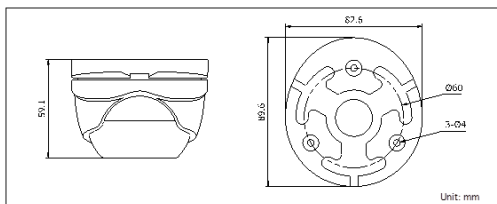

DS-2CE55C2N-IRM

720 TVL Picadis Outdoor IR Dome Camera

Key Features

- 1/3" Picadis
- 1.3 MP Sensor: 1280 x 960 Effective Pixels
- 720 TVL Horizontal Resolution
- True Day/Night
- 2.8 mm, 3.6 mm, 6 mm Fixed Lens, 0.1 Lux, $f/1.2$
- 20 Meters IR Range
- Smart IR, High Dynamic Range
- Superior Video Image Output and Ultra Low Light Illumination
- Wide Operating Temperature Range
- IP66 Weatherproof

Dimensions

DS-2CE55C2N-IRM	
Camera	
Image Sensor	1/3" Picadis
Signal System	NTSC
Effective Pixels	1280 × 960
Minimum Illumination	0.1 lux @ (f/1.2, AGC on), 0 lux with IR
Shutter Speed	NTSC: 1/30 s to 1/30,000 s
Lens	3.6 mm (2.8 mm, 6 mm optional)
	Angle of view: 71.4° (3.6 mm)
Lens Mount	M12
Angle Adjustment	Pan: 0° to 360°, tilt: 0° to 75°, rotation: 0° to 360°
Day/Night	IR cut filter with auto switch
Horizontal Resolution	720 TVL
Synchronization	Internal synchronization
Video Output	1 Vp-p composite output (75 Ω/BNC)
S/N Ratio	More than 62 dB
General	
Working Temperature/Humidity	-40° C to 60° C (-40° F to 140° F), Humidity 90% or less (non-condensing)
Power Supply	12 VDC
Power Consumption	Maximum 1.5 W (Maximum 4.5 W with IR cut filter on)
Ingress Protection	IP66
IR Range	20 meters
Dimensions	89.6 mm × 59.1 mm (3.53" × 2.33")
Weight	400 g (0.88 lbs)